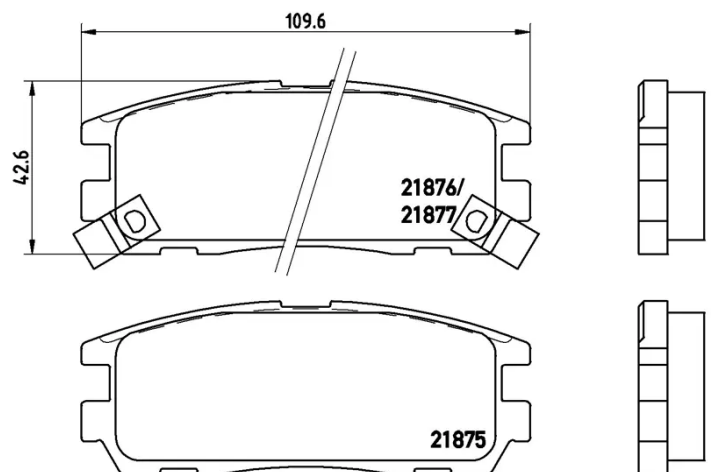

BRAKE PAD

P 59 021

The P 59 021 brake pad is synonymous with reliability

The Brembo brake pad guarantees ultimate safety when braking thanks to the use of more than 100 different compounds, designed according to the type of vehicle and use. Stopping distances reduced to a minimum, maximum driving comfort and silent operation are the most important features of Brembo materials. Brembo brake pads are supplied together with an extensive range of accessories and assembly kits for professional-standard installation.

- ✓ OE-equivalent
- ✓ Brembo quality
- ✓ ECE-R90 certificate
- ✓ Safety
- ✓ Performance
- ✓ Comfort

Technical specifications

EAN code	Axle	Thickness
8020584055526	Rear	16 mm
Width	Height	Braking system
110 mm	43 mm	Sumitomo
Wear indicator	WVA number	Accessories
Acoustic	21876,21877,21875	With anti-squeal shim