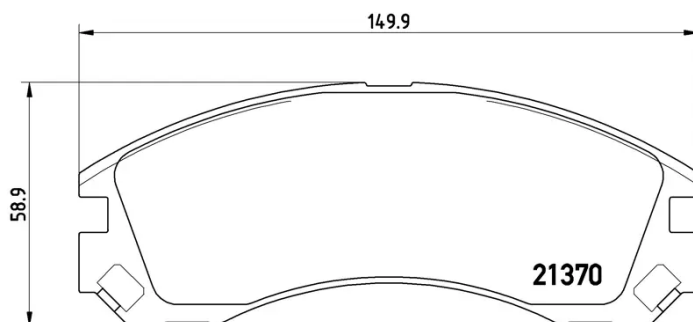

BRAKE PAD

P 61 089

The P 61 089 brake pad is synonymous with reliability

The Brembo brake pad guarantees ultimate safety when braking thanks to the use of more than 100 different compounds, designed according to the type of vehicle and use. Stopping distances reduced to a minimum, maximum driving comfort and silent operation are the most important features of Brembo materials. Brembo brake pads are supplied together with an extensive range of accessories and assembly kits for professional-standard installation.

- ✓ OE-equivalent
- ✓ Brembo quality
- ✓ ECE-R90 certificate
- ✓ Safety
- ✓ Performance
- ✓ Comfort
- ✓ With accessories

Technical specifications

EAN code	Axle	Thickness
8020584061671	Front	16 mm
Width	Height	Braking system
150 mm	59 mm	Akebono
Wear indicator	WVA number	Accessories
Acoustic	21370	With accessories With anti-squeal shim With piston clip