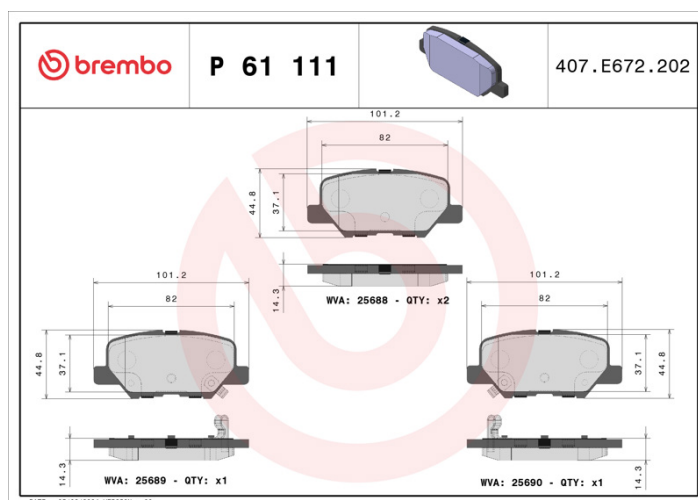

BRAKE PAD

P 61 111

The P 61 111 brake pad is synonymous with reliability

The Brembo brake pad guarantees ultimate safety when braking thanks to the use of more than 100 different compounds, designed according to the type of vehicle and use. Stopping distances reduced to a minimum, maximum driving comfort and silent operation are the most important features of Brembo materials. Brembo brake pads are supplied together with an extensive range of accessories and assembly kits for professional-standard installation.

- ✓ OE-equivalent
- ✓ Brembo quality
- ✓ ECE-R90 certificate
- ✓ Safety
- ✓ Performance
- ✓ Comfort

Technical specifications

EAN code	Axle	Thickness
8020584108765	Rear	14 mm
Width	Height	Braking system
101 mm	44 mm	Akebono
Wear indicator	WVA number	
Acoustic	25689,25690,25688	