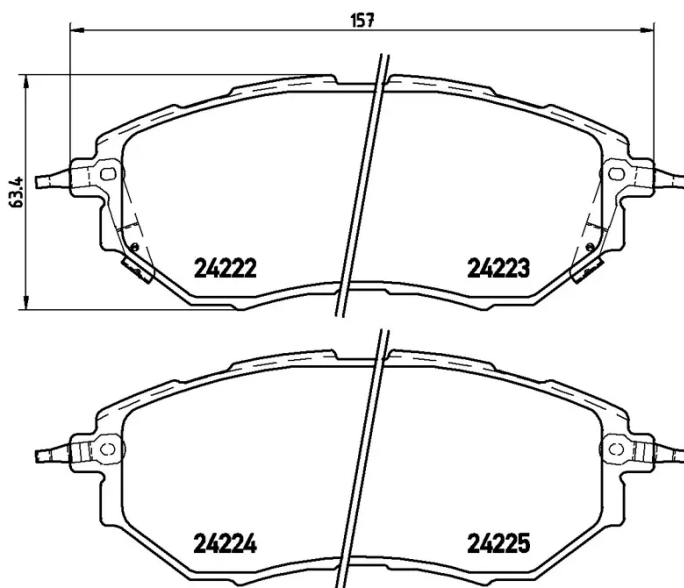

# BRAKE PAD XTRA P 78 017X

The P 78 017X Xtra brake pad is synonymous with reliability

Brembo Xtra brake pads, developed to enhance the advantages of the Xtra and Max discs, are made using the special BRM X L01 compound which consists of more than 30 different components. Compared with the compound used for original-equivalent pads, the new solution assures a higher friction coefficient, which translates to more precise and stable braking, at both high and low temperatures. All this makes for greater driving comfort and improved pedal modularity, without compromising the product's mileage output.

## Technical specifications

EAN code <b>8020584069226</b>	Axle <b>Front</b>	Thickness <b>18 mm</b>
Width <b>157 mm</b>	Height <b>63 mm</b>	Braking system <b>Akebono</b>
Wear indicator <b>Acoustic</b>	WVA number <b>24222,24223,24224,24225</b>	Accessories <b>With anti-squeal shim</b>