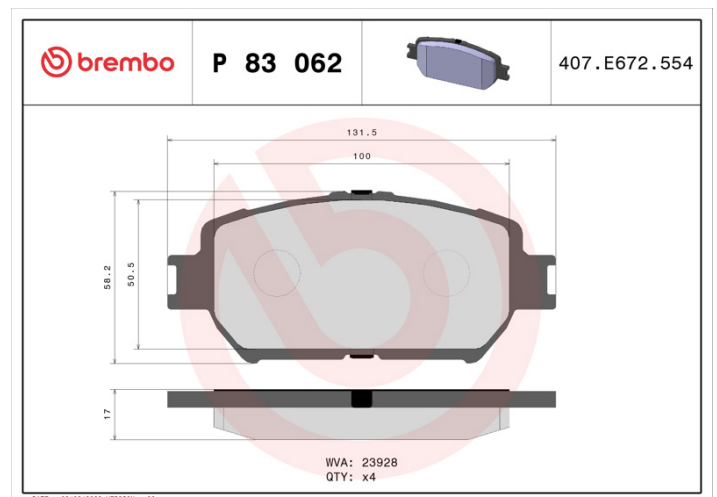

### Technical specifications

EAN code	Axle	Thickness
<b>8020584057971</b>	<b>Front</b>	<b>17 mm</b>
Width	Height	Braking system
<b>132 mm</b>	<b>58 mm</b>	<b>Akebono</b>
Wear indicator	WVA number	
<b>Without</b>	<b>23928</b>	