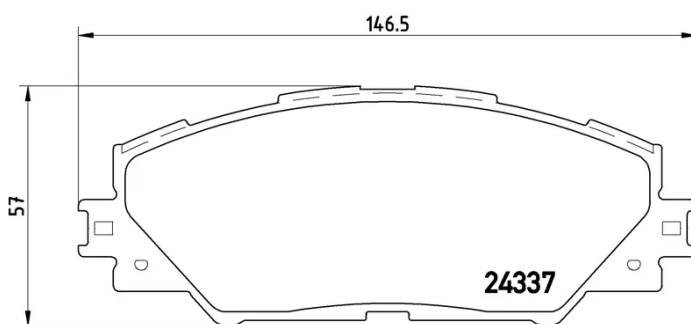

BRAKE PAD

P 83 071

The P 83 071 brake pad is synonymous with reliability

The Brembo brake pad guarantees ultimate safety when braking thanks to the use of more than 100 different compounds, designed according to the type of vehicle and use. Stopping distances reduced to a minimum, maximum driving comfort and silent operation are the most important features of Brembo materials. Brembo brake pads are supplied together with an extensive range of accessories and assembly kits for professional-standard installation.

- ✓ OE-equivalent
- ✓ Brembo quality
- ✓ ECE-R90 certificate
- ✓ Safety
- ✓ Performance
- ✓ Comfort

Technical specifications

EAN code	Axle	Thickness
8020584059715	Front	18 mm
Width	Height	Braking system
147 mm	57 mm	Advics
Wear indicator	WVA number	Accessories
Without	24337	With anti-squeal shim