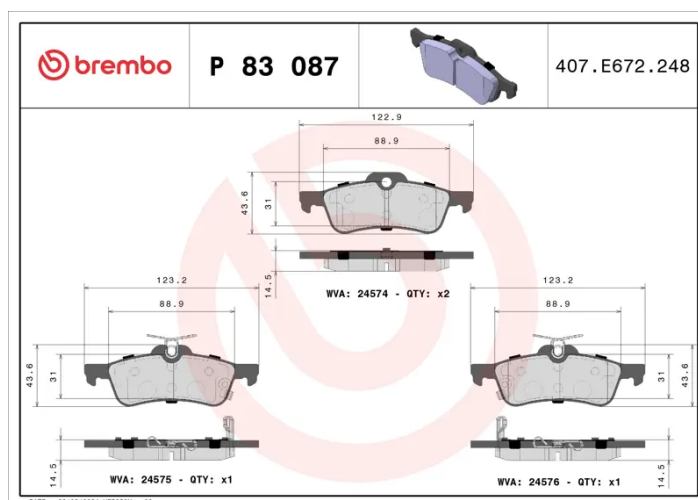

BRAKE PAD

P 83 087

The P 83 087 brake pad is synonymous with reliability

The Brembo brake pad guarantees ultimate safety when braking thanks to the use of more than 100 different compounds, designed according to the type of vehicle and use. Stopping distances reduced to a minimum, maximum driving comfort and silent operation are the most important features of Brembo materials. Brembo brake pads are supplied together with an extensive range of accessories and assembly kits for professional-standard installation.

- ✓ OE-equivalent
- ✓ Brembo quality
- ✓ ECE-R90 certificate
- ✓ Safety
- ✓ Performance
- ✓ Comfort

Technical specifications

EAN code 8020584062258	Axle Rear	Thickness 15 mm
Width 123 mm	Height 44 mm	Braking system Teves
Wear indicator Acoustic	WVA number 24575,24574,24576	Accessories With anti-squeal shim