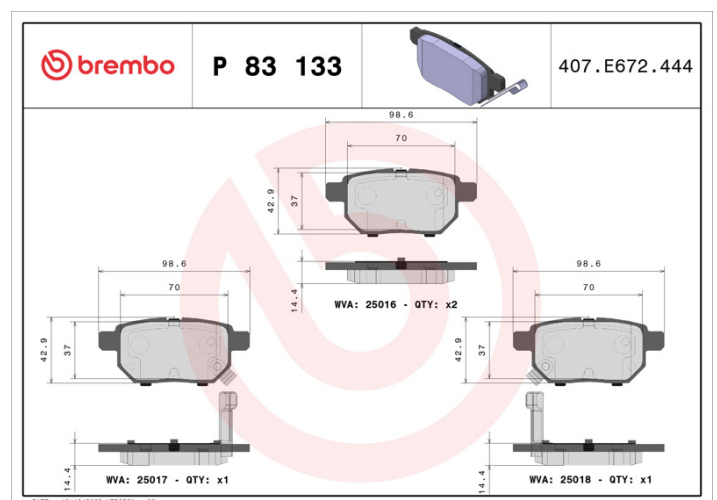

BRAKE PAD

P 83 133

The P 83 133 brake pad is synonymous with reliability

The Brembo brake pad guarantees ultimate safety when braking thanks to the use of more than 100 different compounds, designed according to the type of vehicle and use. Stopping distances reduced to a minimum, maximum driving comfort and silent operation are the most important features of Brembo materials. Brembo brake pads are supplied together with an extensive range of accessories and assembly kits for professional-standard installation.

- ✓ OE-equivalent
- ✓ Brembo quality
- ✓ ECE-R90 certificate
- ✓ Safety
- ✓ Performance
- ✓ Comfort

Technical specifications

EAN code	Axle	Thickness
8020584103791	Front and rear	14 mm
Width	Height	Braking system
99 mm	42 mm	Akebono
Wear indicator	WVA number	
Acoustic	25018,25016,25017	