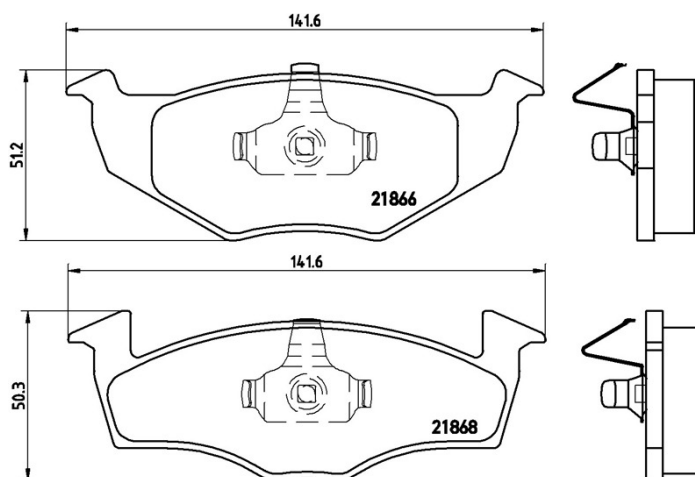

BRAKE PAD

P 85 025

The P 85 025 brake pad is synonymous with reliability

The Brembo brake pad guarantees ultimate safety when braking thanks to the use of more than 100 different compounds, designed according to the type of vehicle and use. Stopping distances reduced to a minimum, maximum driving comfort and silent operation are the most important features of Brembo materials. Brembo brake pads are supplied together with an extensive range of accessories and assembly kits for professional-standard installation.

- ✓ OE-equivalent
- ✓ Brembo quality
- ✓ ECE-R90 certificate
- ✓ Safety
- ✓ Performance
- ✓ Comfort

Technical specifications

EAN code 8020584058282	Axle Front	Thickness 17 mm
Width 142 mm	Height 50 mm	Braking system VW II
Wear indicator Without	WVA number 21866,21868	Accessories With piston clip