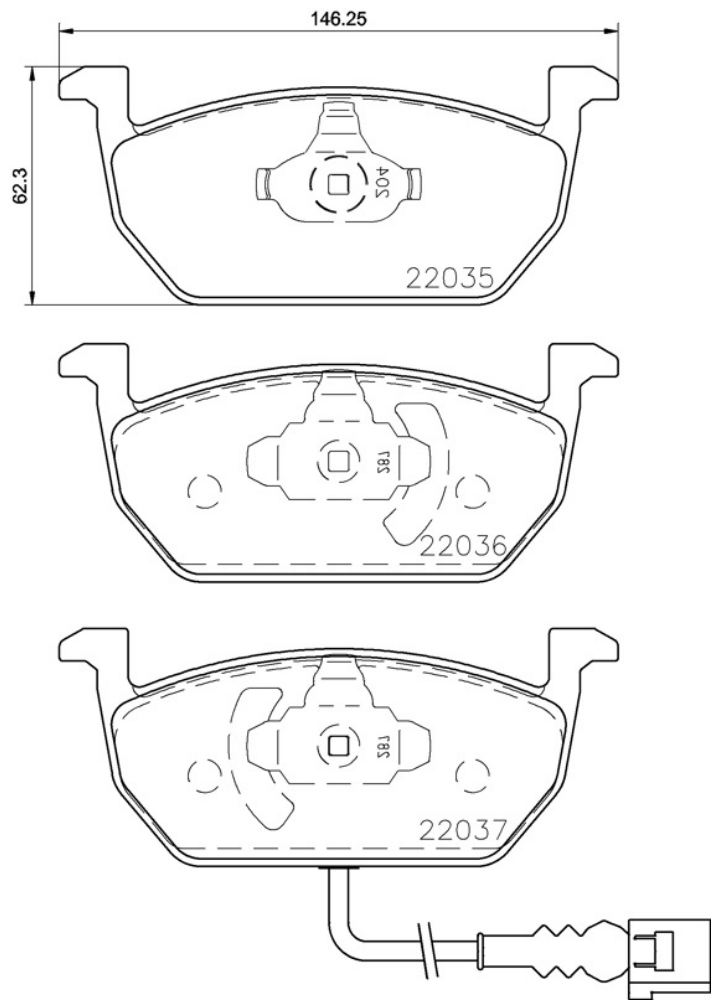

BRAKE PAD

P 85 137

The P 85 137 brake pad is synonymous with reliability

The Brembo brake pad guarantees ultimate safety when braking thanks to the use of more than 100 different compounds, designed according to the type of vehicle and use. Stopping distances reduced to a minimum, maximum driving comfort and silent operation are the most important features of Brembo materials. Brembo brake pads are supplied together with an extensive range of accessories and assembly kits for professional-standard installation.

- ✓ OE-equivalent
- ✓ Brembo quality
- ✓ ECE-R90 certificate
- ✓ Safety
- ✓ Performance
- ✓ Comfort

Technical specifications

EAN code	Axle	Thickness
8020584112502	Front	17 mm
Width	Height	Braking system
146 mm	62 mm	Teves
Wear indicator	WVA number	Accessories
Electric	22036,22037,22035	With piston clip