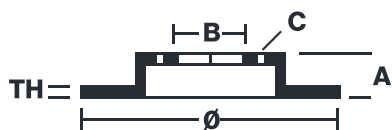

SPORT | TY3 BRAKE DISC

59.E114.16

The 59.E114.16 brake disc is synonymous with reliability

Type-3 slotting used to distinguish the Brembo SPORT | TY3 brake disc is widely used in professional motorsports. It therefore offers superior initial response with excellent release characteristics, improving braking performance while giving the vehicle an aggressive appearance. The Brembo logo on the braking surface adds an exclusive and unique touch to the vehicle. The SPORT | TY3 brake discs are plug-and-play since they replace OE discs directly.

- ✓ OE-equivalent
- ✓ Brembo quality
- ✓ ECE-R90 certificate
- ✓ Safety
- ✓ Performance
- ✓ Comfort
- ✓ Sports driving
- ✓ Sparty look

Technical specifications

Diameter	Thickness (TH)	Height (A)
288 mm	25 mm	34 mm
Number of holes (C)	Brake disc type	Centering
5	Solid	65 mm
Min. thickness	Tightening torque	Axle
22,8 mm	120 Nm	Front
Units per box	EAN code	
1	8020584604878	

59.E114.16 DIMENSIONI: 288 x 25mm
 MIN TH: 22mm
 PESO: 7,12kg

Date: 2011/2023 | Version: 3.00