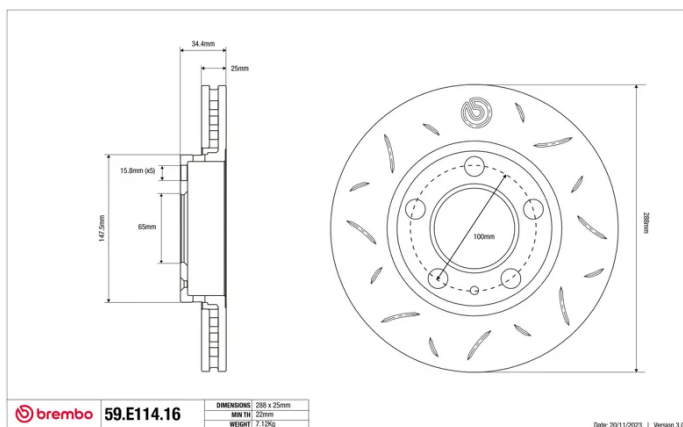

SPORT | TY3 BRAKE DISC

59.E114.16

The 59.E114.16 brake disc is synonymous with reliability

Type-3 slotting used to distinguish the Brembo SPORT | TY3 brake disc is widely used in professional motorsports. It therefore offers superior initial response with excellent release characteristics, improving braking performance while giving the vehicle an aggressive appearance. The Brembo logo on the braking surface adds an exclusive and unique touch to the vehicle. The SPORT | TY3 brake discs are plug-and-play since they replace OE discs directly.

- ✓ OE-equivalent
- ✓ Brembo quality
- ✓ ECE-R90 certificate
- ✓ Safety
- ✓ Performance
- ✓ Comfort
- ✓ Sports driving
- ✓ Sparty look

Technical specifications

Diameter	Thickness (TH)	Height (A)
288 mm	25 mm	34 mm
Number of holes (C)	Brake disc type	Centering
5	Solid	65 mm
Min. thickness	Tightening torque	Axle
22,8 mm	120 Nm	Front
Units per box	EAN code	
1	8020584604878	

59.E114.16 DIMENSIONI: 288 x 25mm
 MIN TH: 22mm
 PESO: 7,12kg

Date: 2011/2023 | Version: 3.00