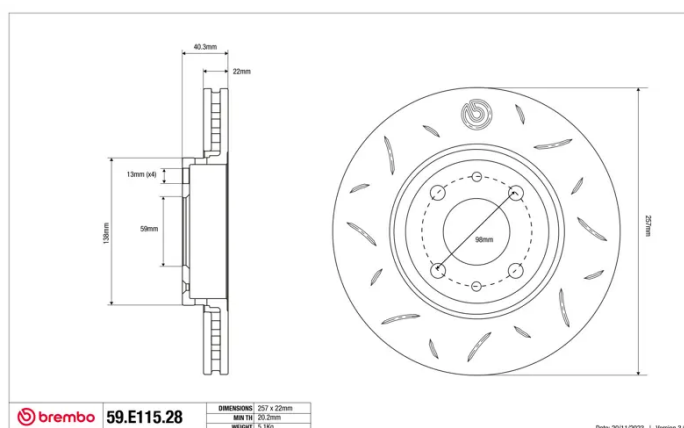

SPORT | TY3 BRAKE DISC

59.E115.28

The 59.E115.28 brake disc is synonymous with reliability

Type-3 slotting used to distinguish the Brembo SPORT | TY3 brake disc is widely used in professional motorsports. It therefore offers superior initial response with excellent release characteristics, improving braking performance while giving the vehicle an aggressive appearance. The Brembo logo on the braking surface adds an exclusive and unique touch to the vehicle. The SPORT | TY3 brake discs are plug-and-play since they replace OE discs directly.

- ✓ OE-equivalent
- ✓ Brembo quality
- ✓ ECE-R90 certificate
- ✓ Safety
- ✓ Performance
- ✓ Comfort
- ✓ Sports driving
- ✓ Sparty look

Technical specifications

Diameter	Thickness (TH)	Height (A)
257 mm	22 mm	41 mm
Number of holes (C)	Brake disc type	Centering
4	Solid	59 mm
Min. thickness	Tightening torque	Axle
20,2 mm	98 Nm	Front
Units per box	EAN code	
1	8020584606018	

59.E115.28	DIMENSIONI: 257 x 22mm MIN TH: 20.2mm WEIGHT: 5.14kg
-------------------	------------------------------------------------------------

Date: 2011/2023 | Version: 3.00