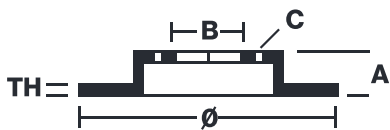

SPORT | TY3 BRAKE DISC

59.E115.75

The 59.E115.75 brake disc is synonymous with reliability

Type-3 slotting used to distinguish the Brembo SPORT | TY3 brake disc is widely used in professional motorsports. It therefore offers superior initial response with excellent release characteristics, improving braking performance while giving the vehicle an aggressive appearance. The Brembo logo on the braking surface adds an exclusive and unique touch to the vehicle. The SPORT | TY3 brake discs are plug-and-play since they replace OE discs directly.

- ✓ OE-equivalent
- ✓ Brembo quality
- ✓ ECE-R90 certificate
- ✓ Safety
- ✓ Performance
- ✓ Comfort
- ✓ Sports driving
- ✓ Sparty look

Technical specifications

Diameter	Thickness (TH)	Height (A)
312 mm	18 mm	68 mm
Number of holes (C)	Brake disc type	Centering
6	Solid	108 mm
Min. thickness	Axle	
16 mm	Rear	
Units per box	EAN code	
1	8020584606490	

59.E115.75	DIMENSIONI: 312 x 18mm MIN TH: 16mm WEIGHT: 6.3kg
-------------------	---

Date: 2011/2023 | Version: 3.00