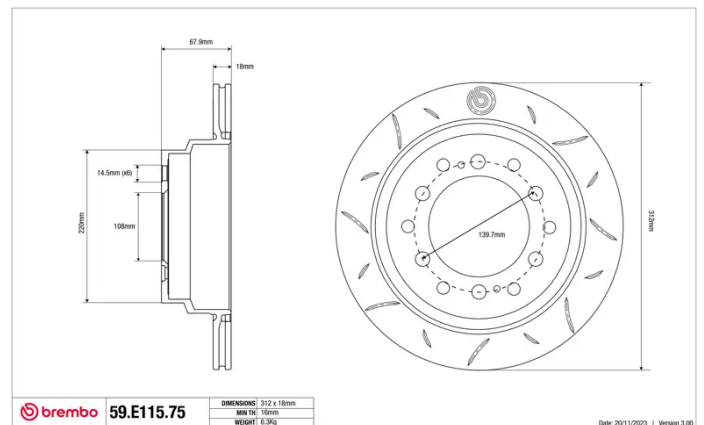

SPORT | TY3 BRAKE DISC

59.E115.75

The 59.E115.75 brake disc is synonymous with reliability

Type-3 slotting used to distinguish the Brembo SPORT | TY3 brake disc is widely used in professional motorsports. It therefore offers superior initial response with excellent release characteristics, improving braking performance while giving the vehicle an aggressive appearance. The Brembo logo on the braking surface adds an exclusive and unique touch to the vehicle. The SPORT | TY3 brake discs are plug-and-play since they replace OE discs directly.

- ✓ OE-equivalent
- ✓ Brembo quality
- ✓ ECE-R90 certificate
- ✓ Safety
- ✓ Performance
- ✓ Comfort
- ✓ Sports driving
- ✓ Sparty look

Technical specifications

Diameter	Thickness (TH)	Height (A)
312 mm	18 mm	68 mm
Number of holes (C)	Brake disc type	Centering
6	Solid	108 mm
Min. thickness	Axle	
16 mm	Rear	
Units per box	EAN code	
1	8020584606490	

59.E115.75	DIMENSIONI: 312 x 18mm MIN TH: 16mm WEIGHT: 6.3kg
-------------------	---

Date: 2011/2023 | Version: 3.00