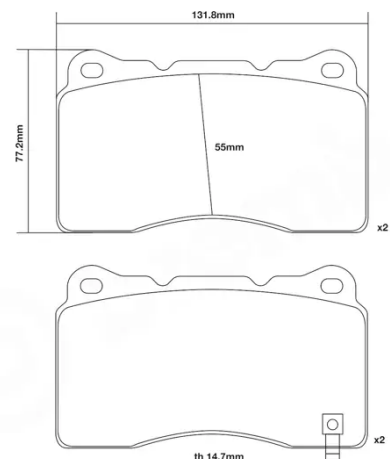

- ✓ OE-equivalent
- ✓ Brembo quality
- ✓ ECE-R90 certificate
- ✓ Safety
- ✓ Performance
- ✓ Comfort
- ✓ Sports driving
- ✓ Sporty look

Technical specifications

Width	Thickness
132 mm	15 mm
WVA number	Axle
23092,23325	Front and rear
EAN code	
8020584602409	