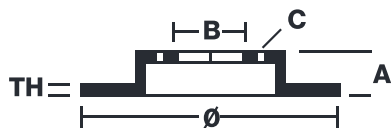

168B407D6

The 168B407D6 brake disc is synonymous with reliability

- ✓ OE-equivalent
- ✓ Brembo quality
- ✓ Safety
- ✓ Performance
- ✓ Durability
- ✓ Sports driving

Technical specifications

Diameter \emptyset	Thickness (TH)	Number of holes
305 mm	5 mm	5
Hole diameter	Centering (B)	Brake disc type
14 mm	181 mm	Fixed
Surface width	Holes fixing (C)	
	14 mm	
Units per box		
1		