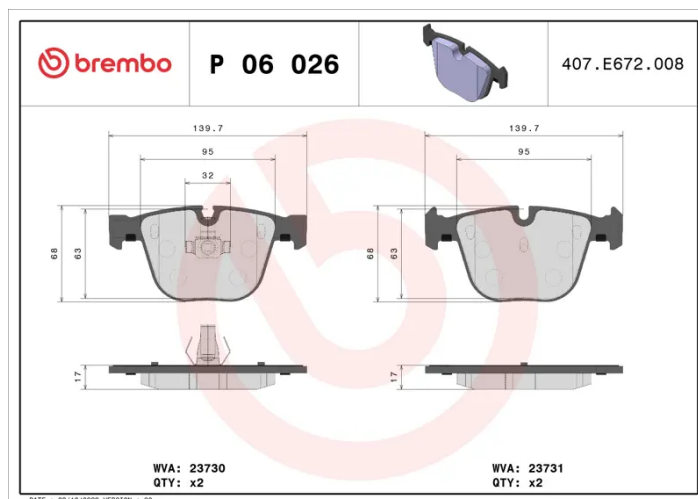

Technical specifications

EAN code
8020584050262

Axle
Rear

Thickness
17 mm

Width
140 mm

Height
67 mm

Braking system
Teves

Wear indicator
Prepared for wear indicator

WVA number
23730,23731

Accessories
With accessories
With anti-squeal shim
With piston clip