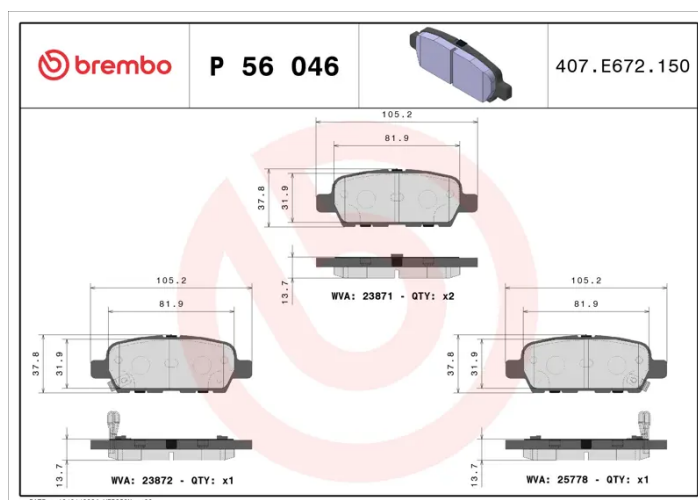

BRAKE PAD

P 56 046

The P 56 046 brake pad is synonymous with reliability

The Brembo brake pad guarantees ultimate safety when braking thanks to the use of more than 100 different compounds, designed according to the type of vehicle and use. Stopping distances reduced to a minimum, maximum driving comfort and silent operation are the most important features of Brembo materials. Brembo brake pads are supplied together with an extensive range of accessories and assembly kits for professional-standard installation.

- ✓ OE-equivalent
- ✓ Brembo quality
- ✓ ECE-R90 certificate
- ✓ Safety
- ✓ Performance
- ✓ Comfort

Technical specifications

| | | |
|-----------------------------------|--|---|
| EAN code 8020584055267 | Axle Rear | Thickness 14 mm |
| Width 105 mm | Height 37 mm | Braking system Akebono |
| Wear indicator Acoustic | WVA number 23872,24088,23871 | Accessories With anti-squeal shim |