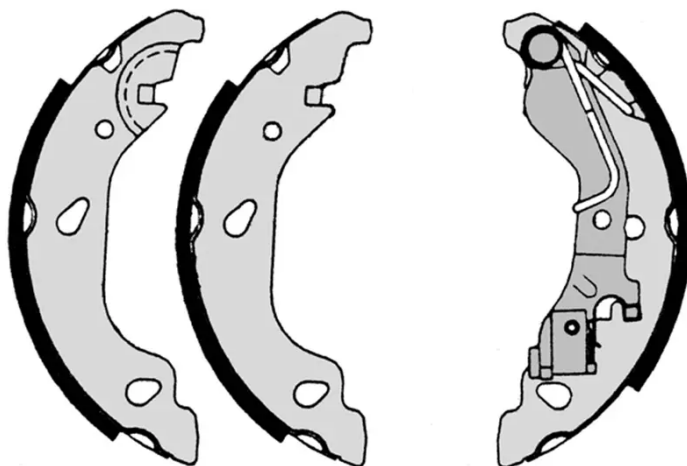

SHOE

S 23 521

The S 23 521 brake shoe is synonymous with reliability

Brembo brake shoes of original equipment quality guarantee the safe and reliable performance of your drum braking system. All Brembo brake shoes are accompanied by a ECE-R90 homologation certificate.

- ✓ OE-equivalent
- ✓ Brembo quality
- ✓ ECE-R90 certificate
- ✓ Safety
- ✓ Durability

Technical specifications

EAN code
8432509640487

Rear

Diameter
180 mm

Width
32 mm

Braking system
AP Lockheed

Parking brake lever
With handbrake lever