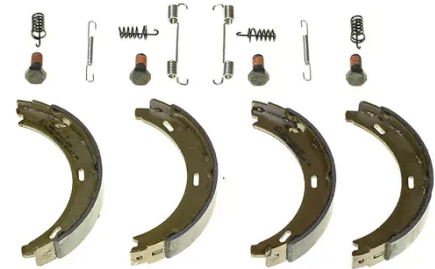

## S 50 507

The S 50 507 brake shoe is synonymous with reliability

Brembo brake shoes of original equipment quality guarantee the safe and reliable performance of your drum braking system. All Brembo brake shoes are accompanied by a ECE-R90 homologation certificate.

### Technical specifications

EAN code  
8432509641965

Rear

Diameter  
164 mm

Width  
25 mm

Braking system  
TRW

Parking brake lever  
With accessories

Type  
Parking brake