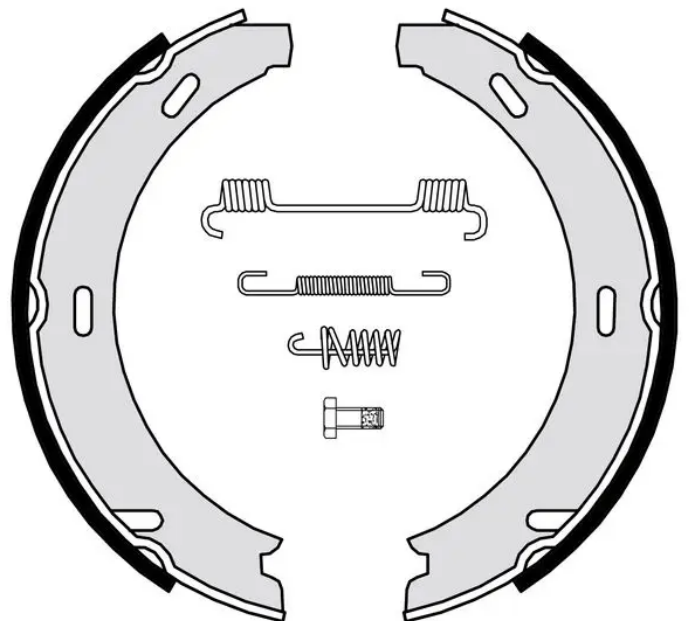

## S 50 507

The S 50 507 brake shoe is synonymous with reliability

Brembo brake shoes of original equipment quality guarantee the safe and reliable performance of your drum braking system. All Brembo brake shoes are accompanied by a ECE-R90 homologation certificate.

### Technical specifications

EAN code  
8432509641965

Rear

Diameter  
164 mm

Width  
25 mm

Braking system  
TRW

Parking brake lever  
With accessories

Type  
Parking brake