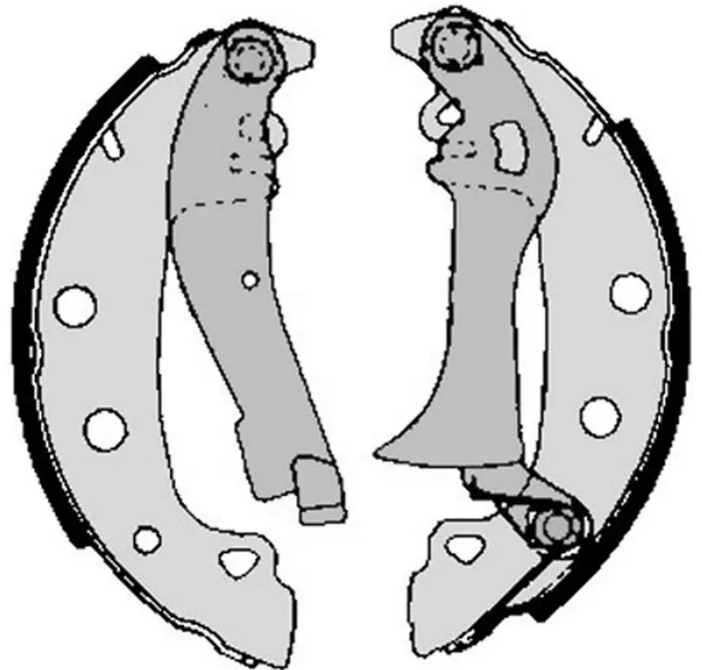

## S 68 530

The S 68 530 brake shoe is synonymous with reliability

Brembo brake shoes of original equipment quality guarantee the safe and reliable performance of your drum braking system. All Brembo brake shoes are accompanied by a ECE-R90 homologation certificate.

### Technical specifications

EAN code  
8432509643501

Rear

Diameter  
229 mm

Width  
42 mm

Braking system  
Bendix

Parking brake lever  
With handbrake lever

COMPATIBLE VEHICLES