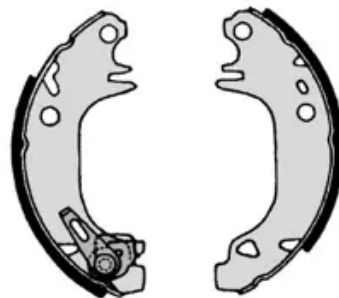

# SHOE KIT H 61 046

The H 61 046 shoe kit is synonymous with reliability

The standard Brembo kit is the ideal solution for drum brake maintenance. The kit contains all the components necessary for drum brake maintenance: shoes, brake wheel cylinders, springs, lubricant, and fixing kit.

## Technical specifications

EAN code <b>8020584073216</b>	Axle <b>Rear</b>	Diameter <b>180 mm</b>
Width <b>32 mm</b>	Master cylinder diameter <b>19 mm</b>	Type of assembly <b>Not pre-assembled</b>
Braking system <b>Bendix</b>	Brake proportioning valve	