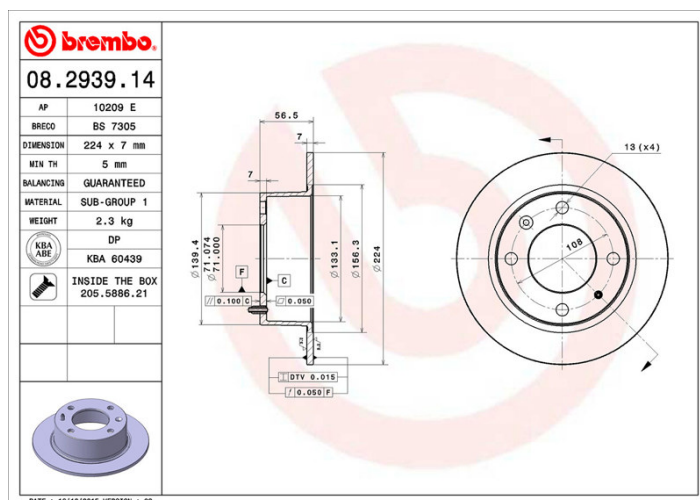

### Technical specifications

EAN code  
**8020584013434**

Axle  
**Rear**

Diameter  $\varnothing$   
**224 mm**

Thickness (TH)  
**7 mm**

Height (A)  
**57 mm**

Number of holes (C)  
**4**

Brake disc type  
**Solid**

Centering (B)  
**71 mm**

Min. thickness  
**5 mm**

COMPATIBLE VEHICLES