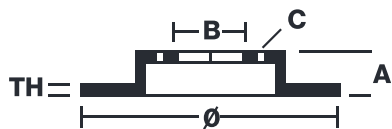

## 08.5891.10

The 08.5891.10 brake disc is synonymous with reliability

The Brembo brake disc is fully interchangeable with an Original Equipment brake disc. The control of the entire production cycle allows Brembo to offer brake discs with outstanding performance levels, reliability, durability and comfort in all conditions of use. All Brembo brake discs are accompanied by the ECE-R90 homologation.

### Technical specifications

EAN code  
**8020584589113**

Axle  
**Rear**

Diameter Ø  
**286 mm**

Thickness (TH)  
**12 mm**

Height (A)  
**67 mm**

Number of holes (C)  
**5**

Brake disc type  
**Solid**