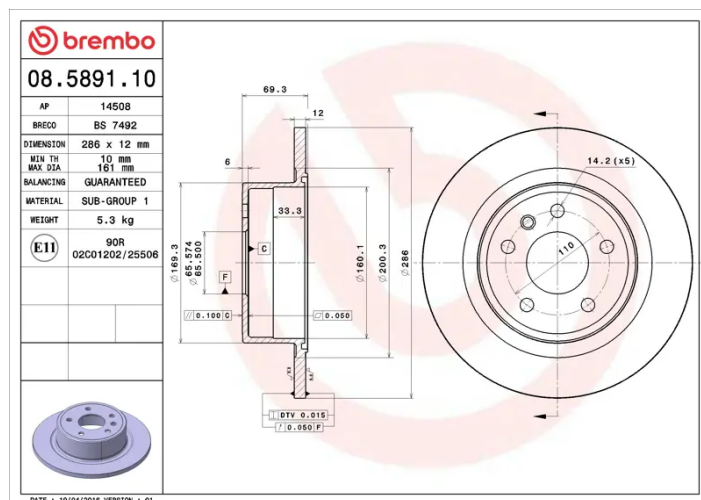

### Technical specifications

EAN code  
**8020584589113**

Axle  
**Rear**

Diameter Ø  
**286 mm**

Thickness (TH)  
**12 mm**

Height (A)  
**67 mm**

Number of holes (C)  
**5**

Brake disc type  
**Solid**

Centering (B)  
**66 mm**

Min. thickness  
**10 mm**

Tightening torque  
**110 Nm**

COMPATIBLE VEHICLES