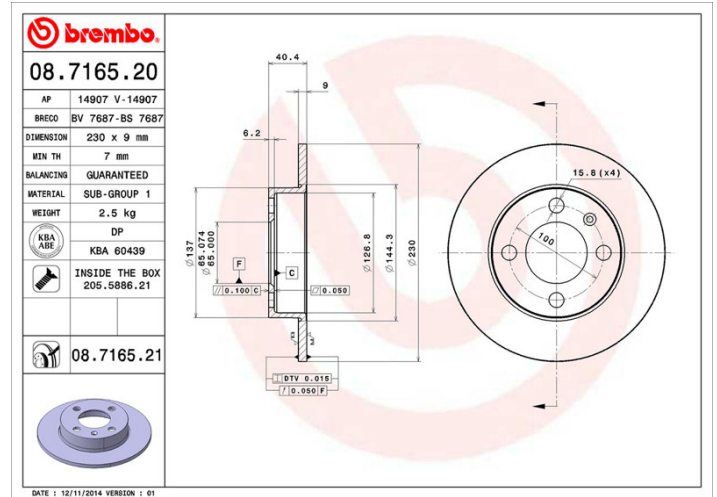

### Technical specifications

EAN code  
**8020584716526**

Axle  
**Rear**

Diameter Ø  
**230 mm**

Thickness (TH)  
**9 mm**

Height (A)  
**40 mm**

Number of holes (C)  
**4**

Brake disc type  
**Solid**

Centering (B)  
**65 mm**

Min. thickness  
**7 mm**

Tightening torque  
**120 Nm**

COMPATIBLE VEHICLES