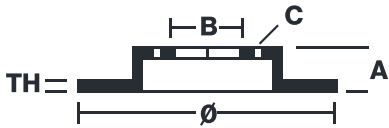

### Technical specifications

EAN code  
**8020584716526**

Axle  
**Rear**

Diameter Ø  
**230 mm**

Thickness (TH)  
**9 mm**

Height (A)  
**40 mm**

Number of holes (C)  
**4**

Brake disc type  
**Solid**