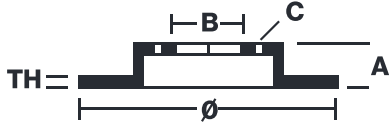

## 09.7011.11

The 09.7011.11 painted brake disc is synonymous with reliability

The Brembo brake disc with special UV paint treatment guarantees superior corrosion resistance for the product, thanks to the protective coating on the outer edges and on the disc hub. The UV paint not only gives the disc a clean, shiny appearance but is also beneficial for the environment as the water-based UV paint treatment does not require the use of chemical solvents and is a low energy consumption process.

### Technical specifications

|                                      |                               |                                 |
|--------------------------------------|-------------------------------|---------------------------------|
| EAN code<br><b>8020584023372</b>     | Axle<br><b>Front</b>          | Diameter Ø<br><b>256 mm</b>     |
| Thickness (TH)<br><b>22 mm</b>       | Height (A)<br><b>37 mm</b>    | Number of holes (C)<br><b>5</b> |
| Brake disc type<br><b>Ventilated</b> | Centering (B)<br><b>65 mm</b> | Min. thickness<br><b>19 mm</b>  |