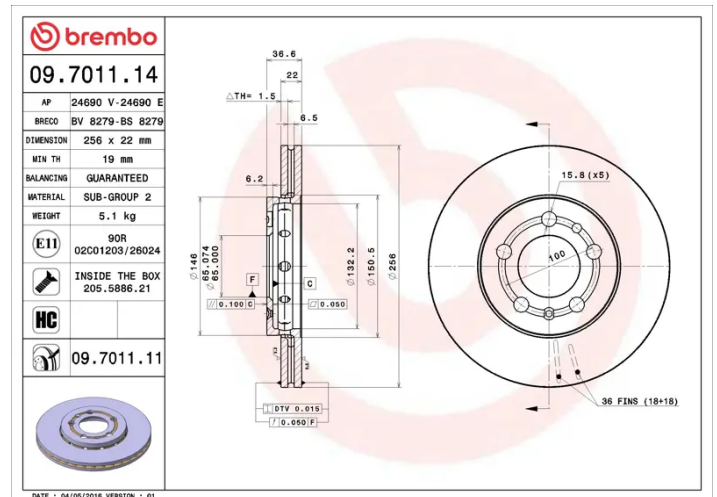

Technical specifications

EAN code 8020584023372	Axle Front	Diameter Ø 256 mm
Thickness (TH) 22 mm	Height (A) 37 mm	Number of holes (C) 5
Brake disc type Ventilated	Centering (B) 65 mm	Min. thickness 19 mm

Tightening torque
120 Nm