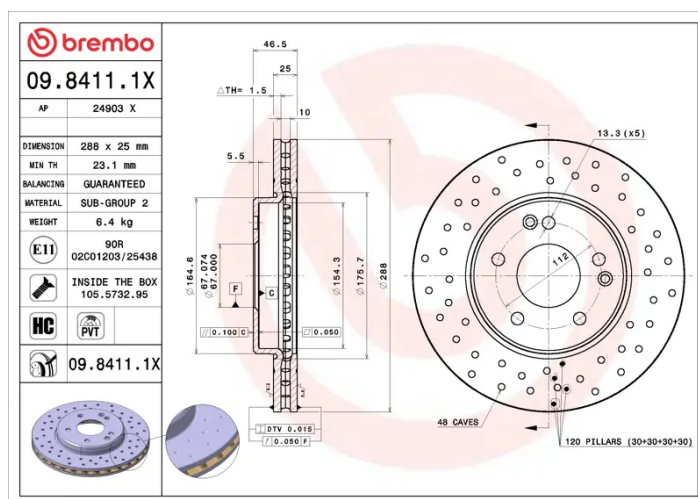

### Technical specifications

EAN code  
**8020584212554**

Axle  
**Front**

Diameter  $\varnothing$   
**288 mm**

Thickness (TH)  
**25 mm**

Height (A)  
**47 mm**

Number of holes (C)  
**5**

Brake disc type  
**Ventilated**

Centering (B)  
**67 mm**

Min. thickness  
**23,1 mm**

Tightening torque  
**110 Nm**