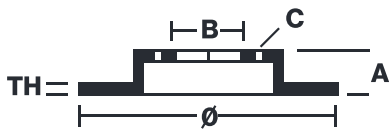

### Technical specifications

|                   |               |                     |
|-------------------|---------------|---------------------|
| EAN code          | Axle          | Diameter Ø          |
| -                 | <b>Front</b>  | <b>297 mm</b>       |
| Thickness (TH)    | Height (A)    | Number of holes (C) |
| <b>25 mm</b>      | <b>67 mm</b>  | <b>6</b>            |
| Brake disc type   | Centering (B) | Min. thickness      |
| <b>Ventilated</b> | <b>108 mm</b> | <b>23 mm</b>        |
| Tightening torque |               |                     |
| <b>112 Nm</b>     |               |                     |