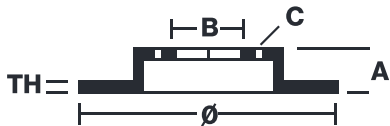

BRAKE DISC

09.B353.10

The **09.B353.10** brake disc is synonymous with reliability

The Brembo brake disc is fully interchangeable with an Original Equipment brake disc. The control of the entire production cycle allows Brembo to offer brake discs with outstanding performance levels, reliability, durability and comfort in all conditions of use. All Brembo brake discs are accompanied by the ECE-R90 homologation.

- ✓ OE-equivalent
- ✓ Brembo quality
- ✓ ECE-R90 certificate
- ✓ Safety
- ✓ High carbon
- ✓ Fastening screws

Technical specifications

EAN code
8020584038222

Axle
Front

Diameter Ø
296 mm

Thickness (TH)
26 mm