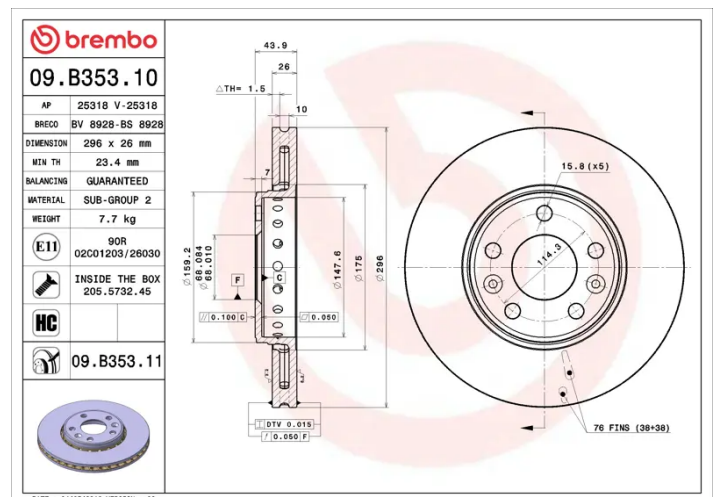

- ✓ OE-equivalent
- ✓ Brembo quality
- ✓ ECE-R90 certificate
- ✓ Safety
- ✓ High carbon
- ✓ Fastening screws

Technical specifications

EAN code
8020584038222

Axle
Front

Diameter Ø
296 mm

Thickness (TH)
26 mm

Height (A)
44 mm

Number of holes (C)
5

Brake disc type
Ventilated

Centering (B)
68 mm

Min. thickness
23,4 mm

Tightening torque
110 Nm

COMPATIBLE VEHICLES

COMPATIBLE OE PART NUMBERS