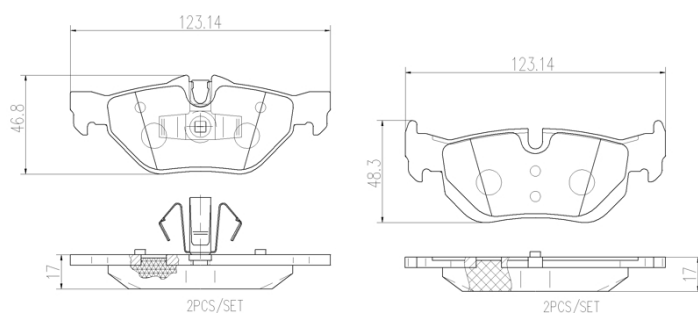

- ✓ OE-equivalent
- ✓ Brembo quality
- ✓ Safety
- ✓ Comfort
- ✓ Durability
- ✓ Dust reduction
- ✓ With accessories

Technical specifications

EAN code 8020584109458	Axle Rear	Thickness 17 mm
Width 123 mm	Height 47 mm	Braking system Teves
Wear indicator Prepared for wear indicator	WVA number 23926,23927,24226	Accessories With anti-squeal shim With piston clip