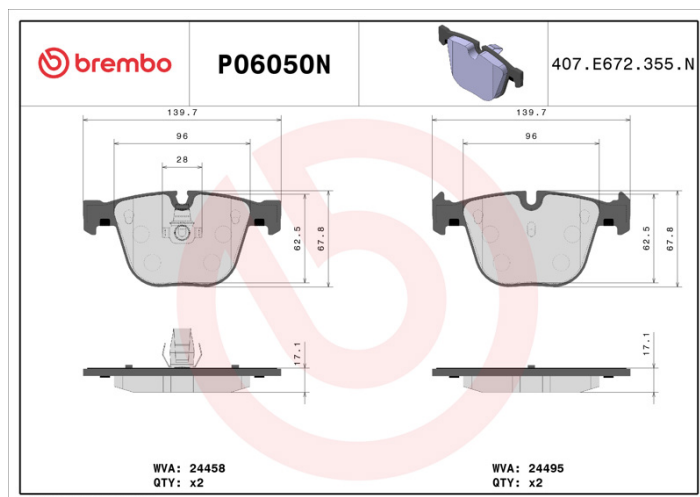

BRAKE PAD NAO P06050N

The P06050N NAO brake pad is synonymous with reliability

Brembo NAO brake pads stand out for their ultimate braking comfort, reduced friction wear and low dust mission, which makes for cleaner rims and reduced maintenance requirements. The advanced friction material in keeping with the strictest environmental standards is the main distinguishing feature of NAO compounds.

- ✓ OE-equivalent
- ✓ Brembo quality
- ✓ Safety
- ✓ Comfort
- ✓ Durability
- ✓ Dust reduction
- ✓ With accessories

Technical specifications

EAN code 8020584087954	Axle Rear	Thickness 17 mm
Width 139 mm	Height 68 mm	Braking system Teves
Wear indicator Prepared for wear indicator	WVA number 24458,24495	Accessories With anti-squeal shim With piston clip