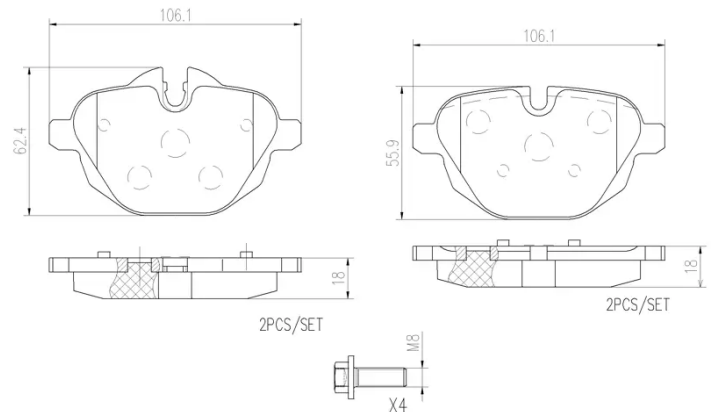

## Technical specifications

EAN code <b>8020584082065</b>	Axle <b>Rear</b>	Thickness <b>18 mm</b>
Width <b>106 mm</b>	Height <b>56 mm</b>	Braking system <b>TRW</b>
Wear indicator <b>Prepared for wear indicator</b>	WVA number <b>24561,24562</b>	Accessories <b>With accessories</b> <b>With anti-squeal shim</b> <b>With brake caliper bolts</b>