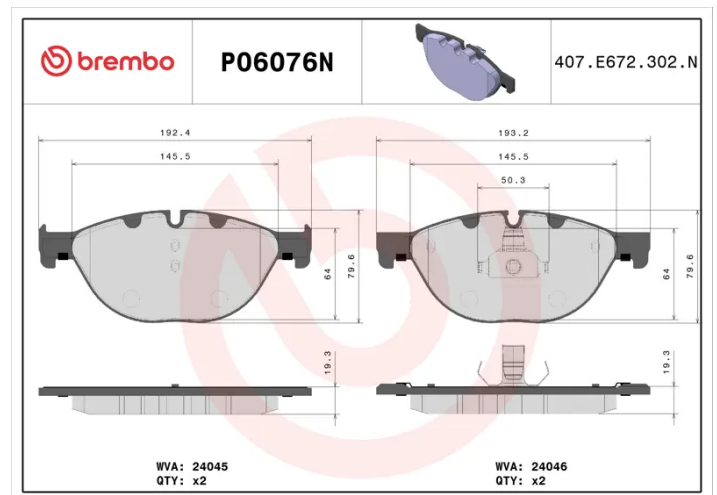

BRAKE PAD PRIME CERAMIC P06076N

The P06076N NAO brake pad is synonymous with reliability

Brembo NAO brake pads stand out for their ultimate braking comfort, reduced friction wear and low dust mission, which makes for cleaner rims and reduced maintenance requirements. The advanced friction material in keeping with the strictest environmental standards is the main distinguishing feature of NAO compounds.

- ✓ OE-equivalent
- ✓ Brembo quality
- ✓ Safety
- ✓ Comfort
- ✓ Durability
- ✓ Dust reduction
- ✓ With accessories

Technical specifications

EAN code 8020584082706	Axle Front	Thickness 19 mm
Width 193 mm	Height 80 mm	Braking system Teves
Wear indicator Prepared for wear indicator	WVA number 25045,25046	Accessories With anti-squeal shim With accessories With piston clip