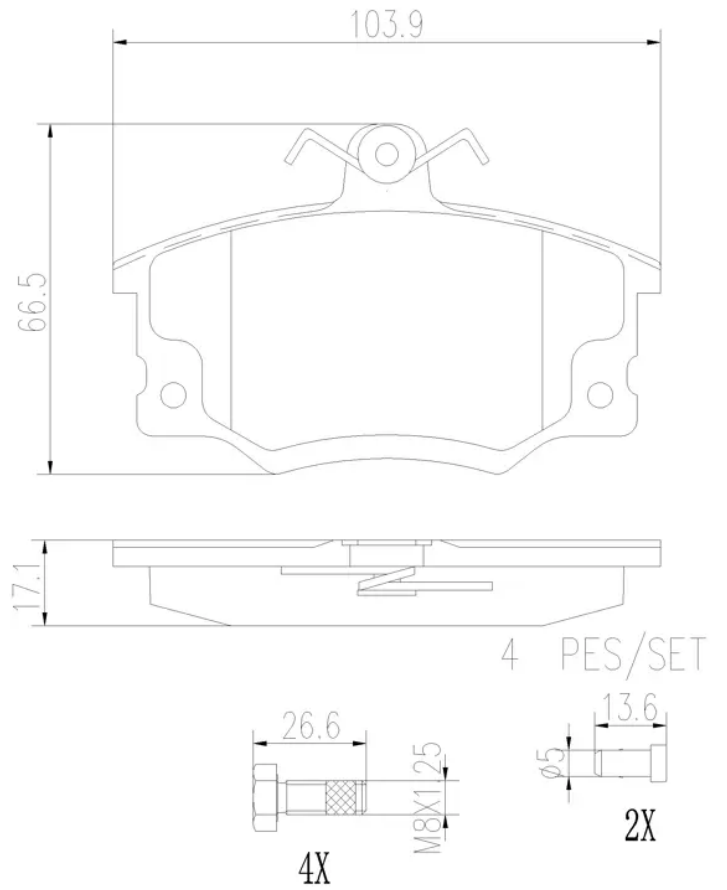

## Technical specifications

EAN code <b>8020584121337</b>	Axle <b>Front</b>	Thickness <b>17 mm</b>
Width <b>104 mm</b>	Height <b>67 mm</b>	Braking system <b>TRW</b>
Wear indicator	WVA number <b>20834,20833,20838</b>	Accessories <b>With anti-squeal shim</b> <b>With brake caliper bolts</b> <b>With accessories</b>