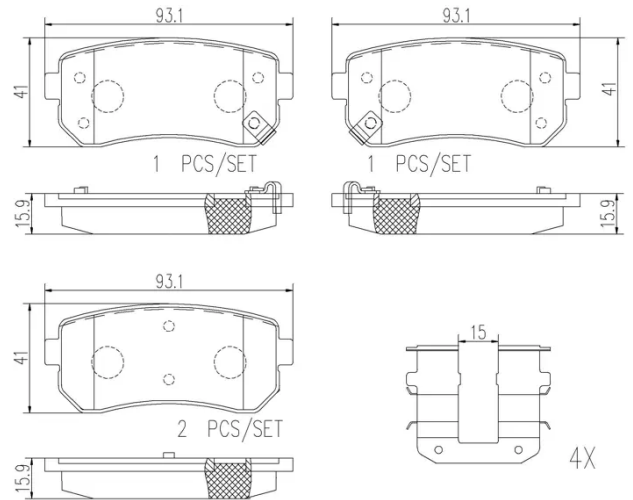

- ✓ OE-equivalent
- ✓ Brembo quality
- ✓ Safety
- ✓ Comfort
- ✓ Durability
- ✓ Dust reduction
- ✓ With accessories

Technical specifications

EAN code 8020584081518	Axle Rear	Thickness 16 mm
Width 93 mm	Height 41 mm	Braking system Mando
Wear indicator Acoustic	WVA number 24320,25292,25293	Accessories With accessories With anti-squeal shim