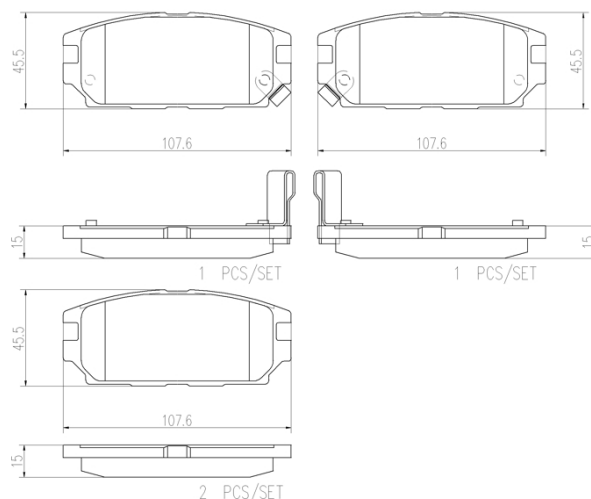

- ✓ OE-equivalent
- ✓ Brembo quality
- ✓ Safety
- ✓ Comfort
- ✓ Durability
- ✓ Dust reduction
- ✓ With accessories

Technical specifications

EAN code 8020584085691	Axle Rear	Thickness 15 mm
Width 108 mm	Height 46 mm	Braking system Akebono
Wear indicator Acoustic	WVA number 23373,23374,23375	Accessories With anti-squeal shim