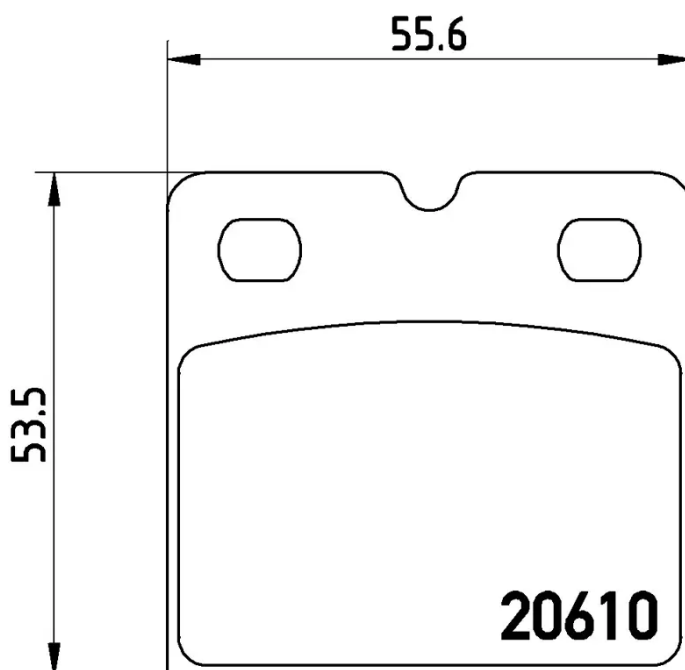

BRAKE PAD

P 02 001

The P 02 001 brake pad is synonymous with reliability

The Brembo brake pad guarantees ultimate safety when braking thanks to the use of more than 100 different compounds, designed according to the type of vehicle and use. Stopping distances reduced to a minimum, maximum driving comfort and silent operation are the most important features of Brembo materials. Brembo brake pads are supplied together with an extensive range of accessories and assembly kits for professional-standard installation.

- ✓ OE-equivalent
- ✓ Brembo quality
- ✓ ECE-R90 certificate
- ✓ Safety
- ✓ Performance
- ✓ Comfort

Technical specifications

EAN code	Axle	Thickness
8020584102619	Rear	9 mm
Width	Height	Braking system
56 mm	54 mm	Brembo
Wear indicator	WVA number	
Without	20610	