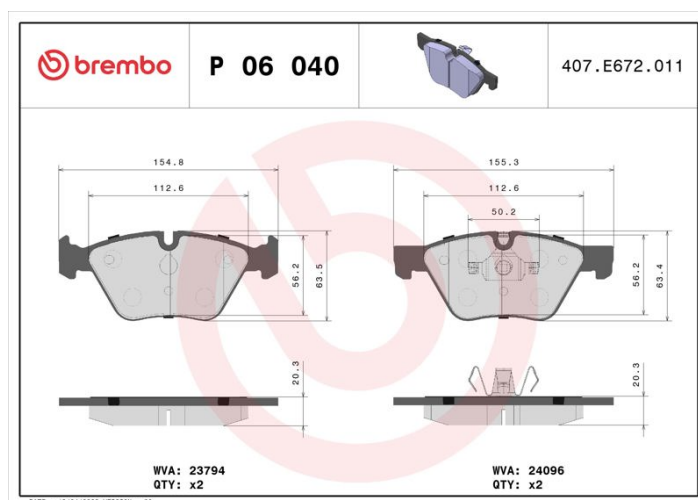

BRAKE PAD

P 06 040

The P 06 040 brake pad is synonymous with reliability

The Brembo brake pad guarantees ultimate safety when braking thanks to the use of more than 100 different compounds, designed according to the type of vehicle and use. Stopping distances reduced to a minimum, maximum driving comfort and silent operation are the most important features of Brembo materials. Brembo brake pads are supplied together with an extensive range of accessories and assembly kits for professional-standard installation.

- ✓ OE-equivalent
- ✓ Brembo quality
- ✓ ECE-R90 certificate
- ✓ Safety
- ✓ Performance
- ✓ Comfort

Technical specifications

EAN code 8020584059883	Axle Front	Thickness 20 mm
Width 155 mm	Height 64 mm	Braking system Teves
Wear indicator Prepared for wear indicator	WVA number 23794,24096	Accessories With piston clip