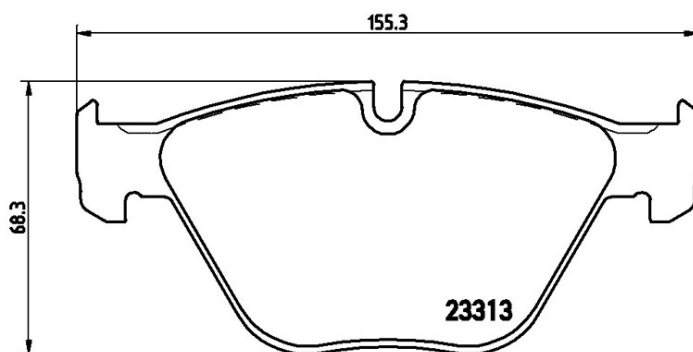

## P 06 055X

The P 06 055X Xtra brake pad is synonymous with reliability

Brembo Xtra brake pads, developed to enhance the advantages of the Xtra and Max discs, are made using the special BRM X L01 compound which consists of more than 30 different components. Compared with the compound used for original-equivalent pads, the new solution assures a higher friction coefficient, which translates to more precise and stable braking, at both high and low temperatures. All this makes for greater driving comfort and improved pedal modularity, without compromising the product's mileage output.

### Technical specifications

EAN code	Axle	Thickness
<b>8020584068595</b>	<b>Front</b>	<b>20 mm</b>
Width	Height	Braking system
<b>155 mm</b>	<b>68 mm</b>	<b>Teves</b>
Wear indicator	WVA number	
<b>Prepared for wear indicator</b>	<b>23313,24255</b>	