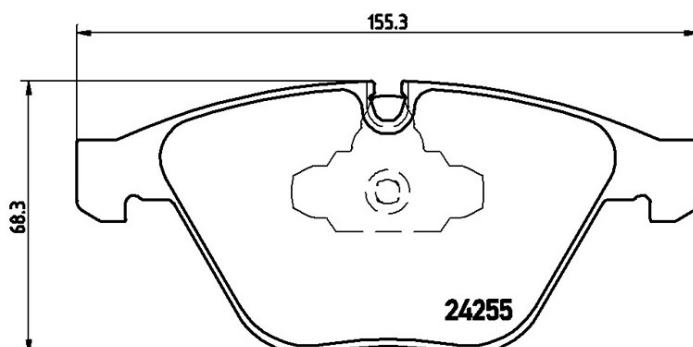

## P 06 055X

The P 06 055X Xtra brake pad is synonymous with reliability

Brembo Xtra brake pads, developed to enhance the advantages of the Xtra and Max discs, are made using the special BRM X L01 compound which consists of more than 30 different components. Compared with the compound used for original-equivalent pads, the new solution assures a higher friction coefficient, which translates to more precise and stable braking, at both high and low temperatures. All this makes for greater driving comfort and improved pedal modularity, without compromising the product's mileage output.

### Technical specifications

EAN code	Axle	Thickness
<b>8020584068595</b>	<b>Front</b>	<b>20 mm</b>
Width	Height	Braking system
<b>155 mm</b>	<b>68 mm</b>	<b>Teves</b>
Wear indicator	WVA number	
<b>Prepared for wear indicator</b>	<b>23313,24255</b>	