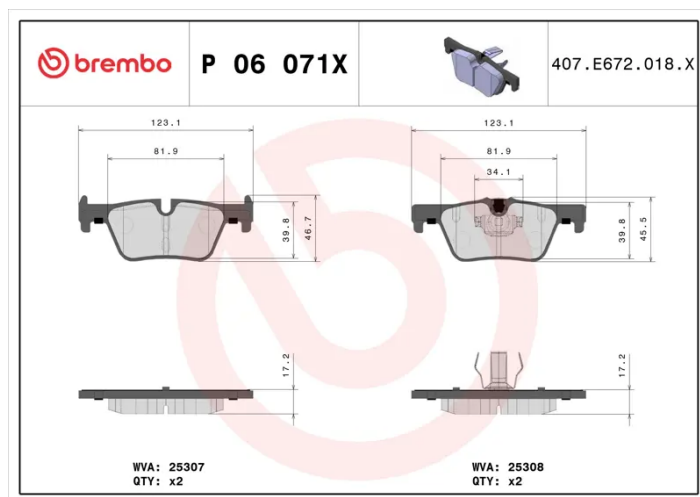

BRAKE PAD XTRA P 06 071X

The P 06 071X Xtra brake pad is synonymous with reliability

Brembo Xtra brake pads, developed to enhance the advantages of the Xtra and Max discs, are made using the special BRM X L01 compound which consists of more than 30 different components. Compared with the compound used for original-equivalent pads, the new solution assures a higher friction coefficient, which translates to more precise and stable braking, at both high and low temperatures. All this makes for greater driving comfort and improved pedal modularity, without compromising the product's mileage output.

- ✓ OE-equivalent
- ✓ Brembo quality
- ✓ ECE-R90 certificate
- ✓ Safety
- ✓ Performance
- ✓ Sports driving

Technical specifications

EAN code 8020584068625	Axle Rear	Thickness 17 mm
Width 123 mm	Height 45 mm	Braking system Teves
Wear indicator Prepared for wear indicator	WVA number 25307,25308	Accessories With anti-squeal shim