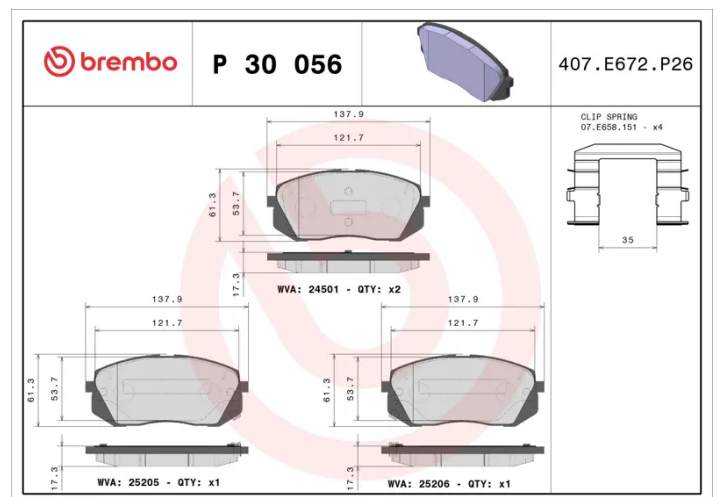

BRAKE PAD

P 30 056

The P 30 056 brake pad is synonymous with reliability

The Brembo brake pad guarantees ultimate safety when braking thanks to the use of more than 100 different compounds, designed according to the type of vehicle and use. Stopping distances reduced to a minimum, maximum driving comfort and silent operation are the most important features of Brembo materials. Brembo brake pads are supplied together with an extensive range of accessories and assembly kits for professional-standard installation.

- ✓ OE-equivalent
- ✓ Brembo quality
- ✓ ECE-R90 certificate
- ✓ Safety
- ✓ Performance
- ✓ Comfort
- ✓ With accessories

Technical specifications

EAN code 8020584103135	Axle Front	Thickness 18 mm
Width 138 mm	Height 61 mm	Braking system Mando
Wear indicator Acoustic	WVA number 24501,25205,25206	Accessories With accessories With anti-squeal shim