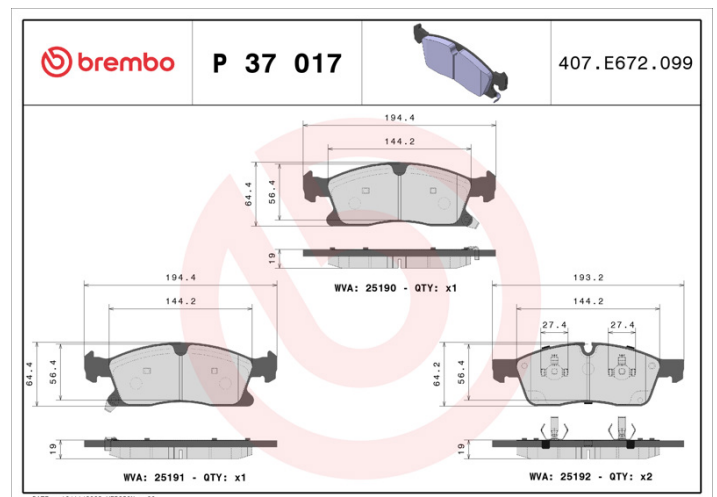

BRAKE PAD

P 37 017

The P 37 017 brake pad is synonymous with reliability

The Brembo brake pad guarantees ultimate safety when braking thanks to the use of more than 100 different compounds, designed according to the type of vehicle and use. Stopping distances reduced to a minimum, maximum driving comfort and silent operation are the most important features of Brembo materials. Brembo brake pads are supplied together with an extensive range of accessories and assembly kits for professional-standard installation.

- ✓ OE-equivalent
- ✓ Brembo quality
- ✓ ECE-R90 certificate
- ✓ Safety
- ✓ Performance
- ✓ Comfort

Technical specifications

EAN code 8020584109540	Axle Front	Thickness 19 mm
Width 193 mm	Height 64 mm	Braking system Teves
Wear indicator Acoustic	WVA number 25190,25192,25191	Accessories With piston clip