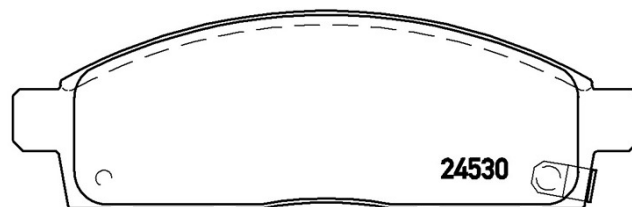

BRAKE PAD

P 54 038

The P 54 038 brake pad is synonymous with reliability

The Brembo brake pad guarantees ultimate safety when braking thanks to the use of more than 100 different compounds, designed according to the type of vehicle and use. Stopping distances reduced to a minimum, maximum driving comfort and silent operation are the most important features of Brembo materials. Brembo brake pads are supplied together with an extensive range of accessories and assembly kits for professional-standard installation.

- ✓ OE-equivalent
- ✓ Brembo quality
- ✓ ECE-R90 certificate
- ✓ Safety
- ✓ Performance
- ✓ Comfort

Technical specifications

EAN code	Axle	Thickness
8020584061312	Front	16 mm
Width	Height	Braking system
156 mm	49 mm	Tokico
Wear indicator	WVA number	
Acoustic	24529,24530	