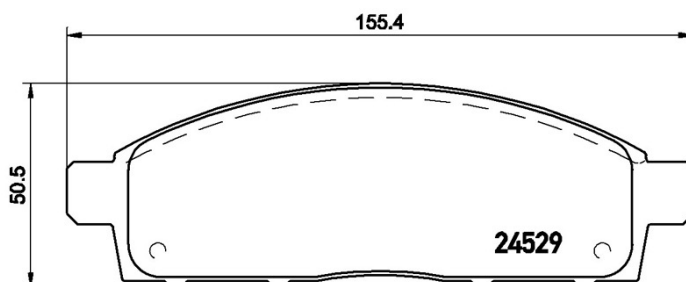

BRAKE PAD

P 54 038

The P 54 038 brake pad is synonymous with reliability

The Brembo brake pad guarantees ultimate safety when braking thanks to the use of more than 100 different compounds, designed according to the type of vehicle and use. Stopping distances reduced to a minimum, maximum driving comfort and silent operation are the most important features of Brembo materials. Brembo brake pads are supplied together with an extensive range of accessories and assembly kits for professional-standard installation.

- ✓ OE-equivalent
- ✓ Brembo quality
- ✓ ECE-R90 certificate
- ✓ Safety
- ✓ Performance
- ✓ Comfort

Technical specifications

EAN code	Axle	Thickness
8020584061312	Front	16 mm
Width	Height	Braking system
156 mm	49 mm	Tokico
Wear indicator	WVA number	
Acoustic	24529,24530	