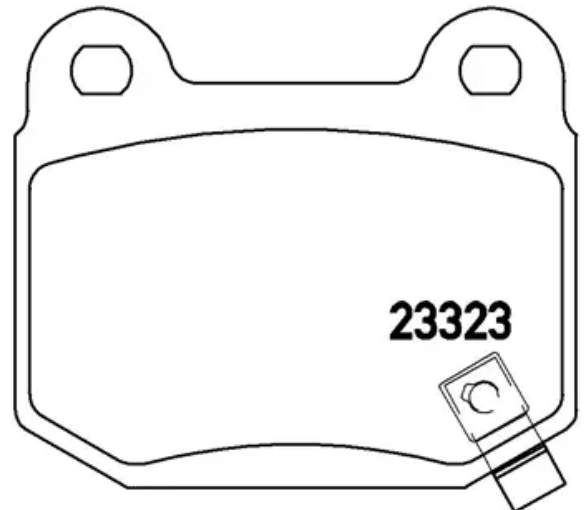

BRAKE PAD

P 56 048

The P 56 048 brake pad is synonymous with reliability

The Brembo brake pad guarantees ultimate safety when braking thanks to the use of more than 100 different compounds, designed according to the type of vehicle and use. Stopping distances reduced to a minimum, maximum driving comfort and silent operation are the most important features of Brembo materials. Brembo brake pads are supplied together with an extensive range of accessories and assembly kits for professional-standard installation.

- ✓ OE-equivalent
- ✓ Brembo quality
- ✓ ECE-R90 certificate
- ✓ Safety
- ✓ Performance
- ✓ Comfort

Technical specifications

EAN code
8020584055281

Axle
Rear

Thickness
14 mm

Width
77 mm

Height
66 mm

Braking system
Brembo

Wear indicator
Acoustic

WVA number
21580,23323

Accessories
With anti-squeal shim

COMPATIBLE VEHICLES

COMPATIBLE OE PART NUMBERS

370230042	MASERATI
980139069	MASERATI
4605A050	MITSUBISHI
4605B928	MITSUBISHI
4605C034	MITSUBISHI
MR407391	MITSUBISHI
4406012U87	NISSAN
44060AB085	NISSAN
44060CD026	NISSAN
44060CD094	NISSAN
D4060CD00B	NISSAN
D4060CD01B	NISSAN
D406MCD01J	NISSAN
D40F0CD00B	NISSAN
D40F0CD01B	NISSAN
D40F0CD026	NISSAN
D40F0CD094	NISSAN
D4MFMCD01J	NISSAN
26696FE000	SUBARU
26696FE001	SUBARU
26696FE080	SUBARU
26696FE081	SUBARU
26696FG000	SUBARU
ST2629688050	SUBARU
SU00307219	TOYOTA