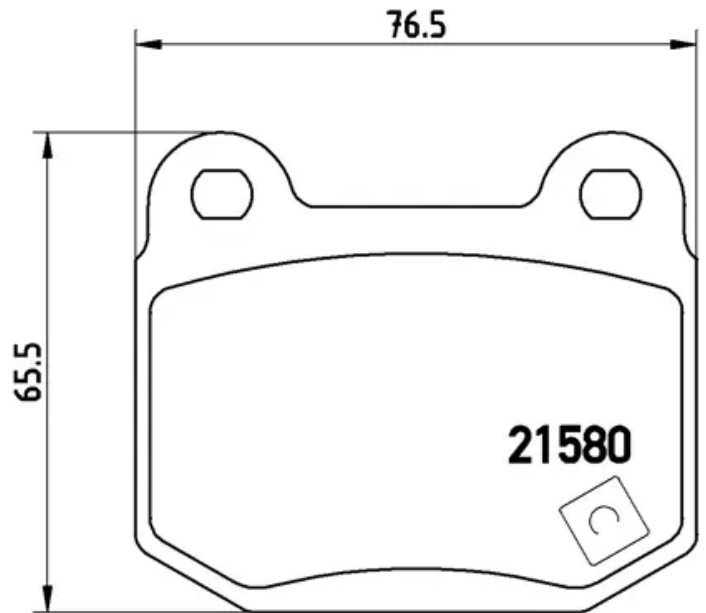

BRAKE PAD

P 56 048

The P 56 048 brake pad is synonymous with reliability

The Brembo brake pad guarantees ultimate safety when braking thanks to the use of more than 100 different compounds, designed according to the type of vehicle and use. Stopping distances reduced to a minimum, maximum driving comfort and silent operation are the most important features of Brembo materials. Brembo brake pads are supplied together with an extensive range of accessories and assembly kits for professional-standard installation.

- ✓ OE-equivalent
- ✓ Brembo quality
- ✓ ECE-R90 certificate
- ✓ Safety
- ✓ Performance
- ✓ Comfort

Technical specifications

EAN code
8020584055281

Axle
Rear

Thickness
14 mm

Width
77 mm

Height
66 mm

Braking system
Brembo

Wear indicator
Acoustic

WVA number
21580,23323

Accessories
With anti-squeal shim

COMPATIBLE VEHICLES

COMPATIBLE OE PART NUMBERS

370230042	MASERATI
980139069	MASERATI
4605A050	MITSUBISHI
4605B928	MITSUBISHI
4605C034	MITSUBISHI
MR407391	MITSUBISHI
4406012U87	NISSAN
44060AB085	NISSAN
44060CD026	NISSAN
44060CD094	NISSAN
D4060CD00B	NISSAN
D4060CD01B	NISSAN
D406MCD01J	NISSAN
D40F0CD00B	NISSAN
D40F0CD01B	NISSAN
D40F0CD026	NISSAN
D40F0CD094	NISSAN
D4MFMCD01J	NISSAN
26696FE000	SUBARU
26696FE001	SUBARU
26696FE080	SUBARU
26696FE081	SUBARU
26696FG000	SUBARU
ST2629688050	SUBARU
SU00307219	TOYOTA