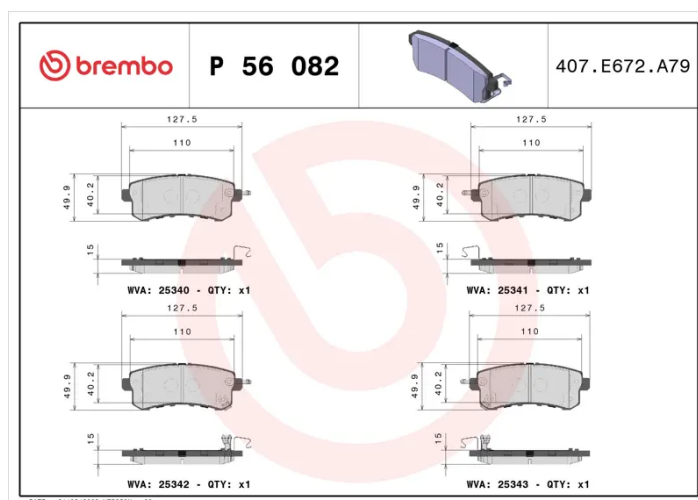

### Technical specifications

|                      |                                |                              |
|----------------------|--------------------------------|------------------------------|
| EAN code             | Axle                           | Thickness                    |
| <b>8020584103340</b> | <b>Rear</b>                    | <b>15 mm</b>                 |
| Width                | Height                         |                              |
| <b>128 mm</b>        | <b>50 mm</b>                   |                              |
| Wear indicator       | WVA number                     | Accessories                  |
| <b>Acoustic</b>      | <b>25340,25341,25342,25343</b> | <b>With anti-squeal shim</b> |