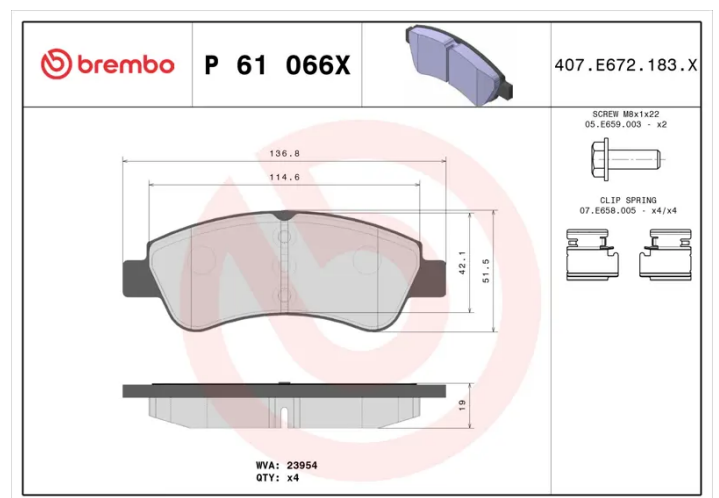

BRAKE PAD XTRA P 61 066X

The P 61 066X Xtra brake pad is synonymous with reliability

Brembo Xtra brake pads, developed to enhance the advantages of the Xtra and Max discs, are made using the special BRM X L01 compound which consists of more than 30 different components. Compared with the compound used for original-equivalent pads, the new solution assures a higher friction coefficient, which translates to more precise and stable braking, at both high and low temperatures. All this makes for greater driving comfort and improved pedal modularity, without compromising the product's mileage output.

- ✓ OE-equivalent
- ✓ Brembo quality
- ✓ ECE-R90 certificate
- ✓ Safety
- ✓ Performance
- ✓ Sports driving
- ✓ With accessories

Technical specifications

EAN code 8020584069097	Axle Front	Thickness 19 mm
Width 137 mm	Height 52 mm	Braking system Bosch
Wear indicator Without	WVA number 23954	Accessories With accessories With brake caliper bolts With anti-squeal shim