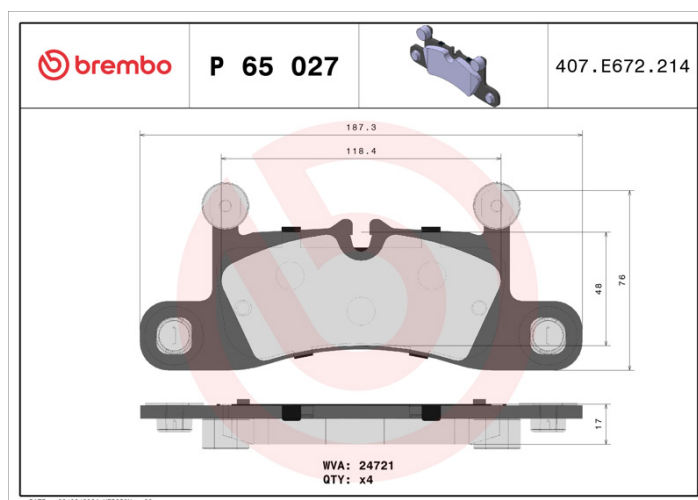

BRAKE PAD

P 65 027

The P 65 027 brake pad is synonymous with reliability

The Brembo brake pad guarantees ultimate safety when braking thanks to the use of more than 100 different compounds, designed according to the type of vehicle and use. Stopping distances reduced to a minimum, maximum driving comfort and silent operation are the most important features of Brembo materials. Brembo brake pads are supplied together with an extensive range of accessories and assembly kits for professional-standard installation.

- ✓ OE-equivalent
- ✓ Brembo quality
- ✓ ECE-R90 certificate
- ✓ Safety
- ✓ Performance
- ✓ Comfort

Technical specifications

EAN code 8020584103654	Axle Rear	Thickness 17 mm
Width 188 mm	Height 80 mm	Braking system Brembo
Wear indicator Prepared for wear indicator	WVA number 24721	Accessories With counterweights