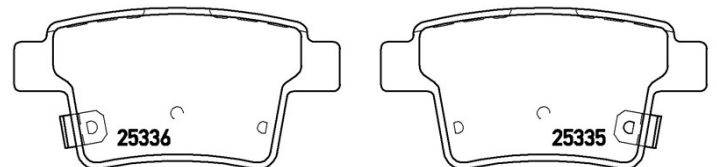

BRAKE PAD

P 66 002

The P 66 002 brake pad is synonymous with reliability

The Brembo brake pad guarantees ultimate safety when braking thanks to the use of more than 100 different compounds, designed according to the type of vehicle and use. Stopping distances reduced to a minimum, maximum driving comfort and silent operation are the most important features of Brembo materials. Brembo brake pads are supplied together with an extensive range of accessories and assembly kits for professional-standard installation.

- ✓ OE-equivalent
- ✓ Brembo quality
- ✓ ECE-R90 certificate
- ✓ Safety
- ✓ Performance
- ✓ Comfort

Technical specifications

EAN code	Axle	Thickness
8020584108918	Rear	16 mm
Width	Height	Braking system
102 mm	50 mm	Bosch
Wear indicator	WVA number	
Acoustic	25336,25335,24260	