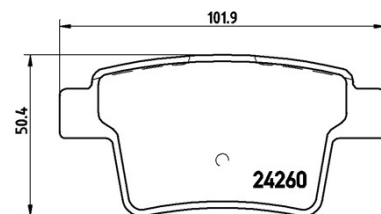

BRAKE PAD

P 66 002

The P 66 002 brake pad is synonymous with reliability

The Brembo brake pad guarantees ultimate safety when braking thanks to the use of more than 100 different compounds, designed according to the type of vehicle and use. Stopping distances reduced to a minimum, maximum driving comfort and silent operation are the most important features of Brembo materials. Brembo brake pads are supplied together with an extensive range of accessories and assembly kits for professional-standard installation.

- ✓ OE-equivalent
- ✓ Brembo quality
- ✓ ECE-R90 certificate
- ✓ Safety
- ✓ Performance
- ✓ Comfort

Technical specifications

EAN code	Axle	Thickness
8020584108918	Rear	16 mm
Width	Height	Braking system
102 mm	50 mm	Bosch
Wear indicator	WVA number	
Acoustic	25336,25335,24260	