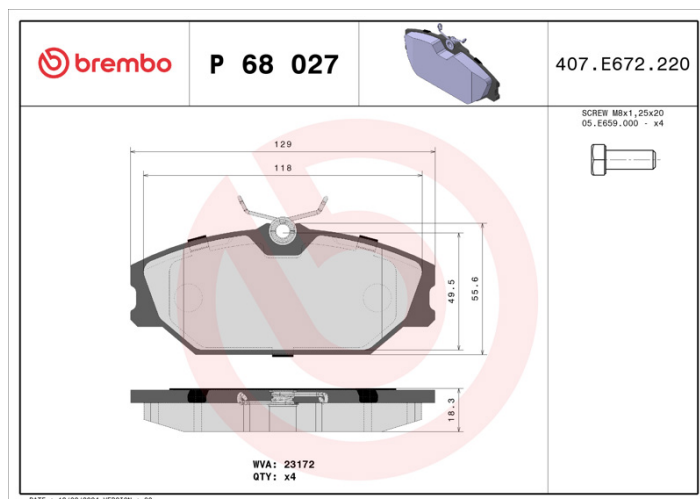

### Technical specifications

EAN code <b>8020584056905</b>	Axle <b>Front</b>	Thickness <b>18 mm</b>
Width <b>129 mm</b>	Height <b>55 mm</b>	Braking system <b>Lucas</b>
Wear indicator <b>Without</b>	WVA number <b>23172</b>	Accessories <b>With accessories With brake caliper bolts</b>