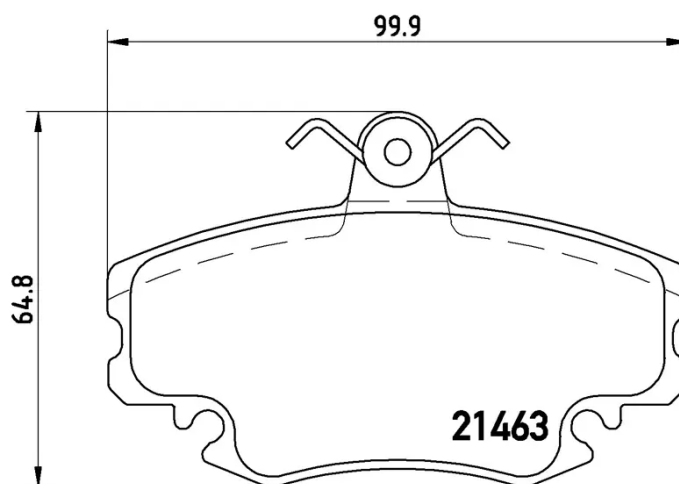

BRAKE PAD

P 68 038

The P 68 038 brake pad is synonymous with reliability

The Brembo brake pad guarantees ultimate safety when braking thanks to the use of more than 100 different compounds, designed according to the type of vehicle and use. Stopping distances reduced to a minimum, maximum driving comfort and silent operation are the most important features of Brembo materials. Brembo brake pads are supplied together with an extensive range of accessories and assembly kits for professional-standard installation.

- ✓ OE-equivalent
- ✓ Brembo quality
- ✓ ECE-R90 certificate
- ✓ Safety
- ✓ Performance
- ✓ Comfort
- ✓ With accessories

Technical specifications

EAN code	Axle	Thickness
8020584061893	Front	18 mm
Width	Height	Braking system
100 mm	65 mm	Lucas
Wear indicator	WVA number	Accessories
Without	21463	With accessories With anti-squeal shim With brake caliper bolts