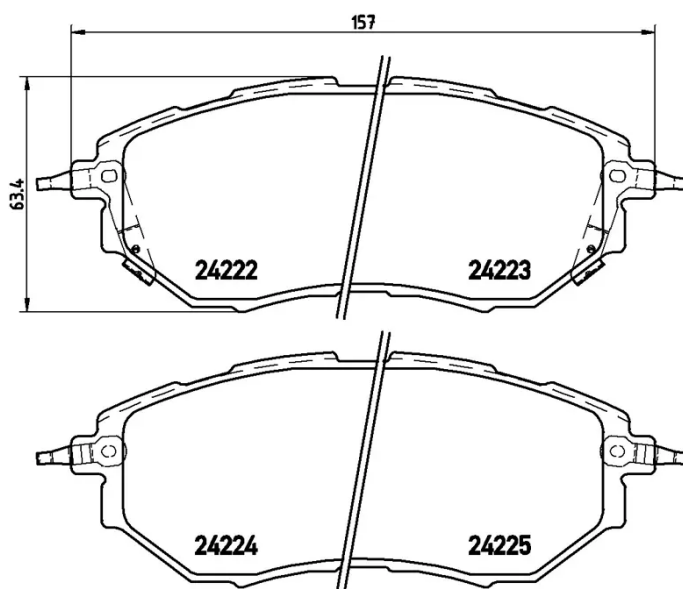

BRAKE PAD

P 78 017

The P 78 017 brake pad is synonymous with reliability

The Brembo brake pad guarantees ultimate safety when braking thanks to the use of more than 100 different compounds, designed according to the type of vehicle and use. Stopping distances reduced to a minimum, maximum driving comfort and silent operation are the most important features of Brembo materials. Brembo brake pads are supplied together with an extensive range of accessories and assembly kits for professional-standard installation.

- ✓ OE-equivalent
- ✓ Brembo quality
- ✓ ECE-R90 certificate
- ✓ Safety
- ✓ Performance
- ✓ Comfort

Technical specifications

EAN code	Axle	Thickness
8020584062067	Front	18 mm
Width	Height	Braking system
157 mm	63 mm	Akebono
Wear indicator	WVA number	
Acoustic	24222,24223,24224,24225	